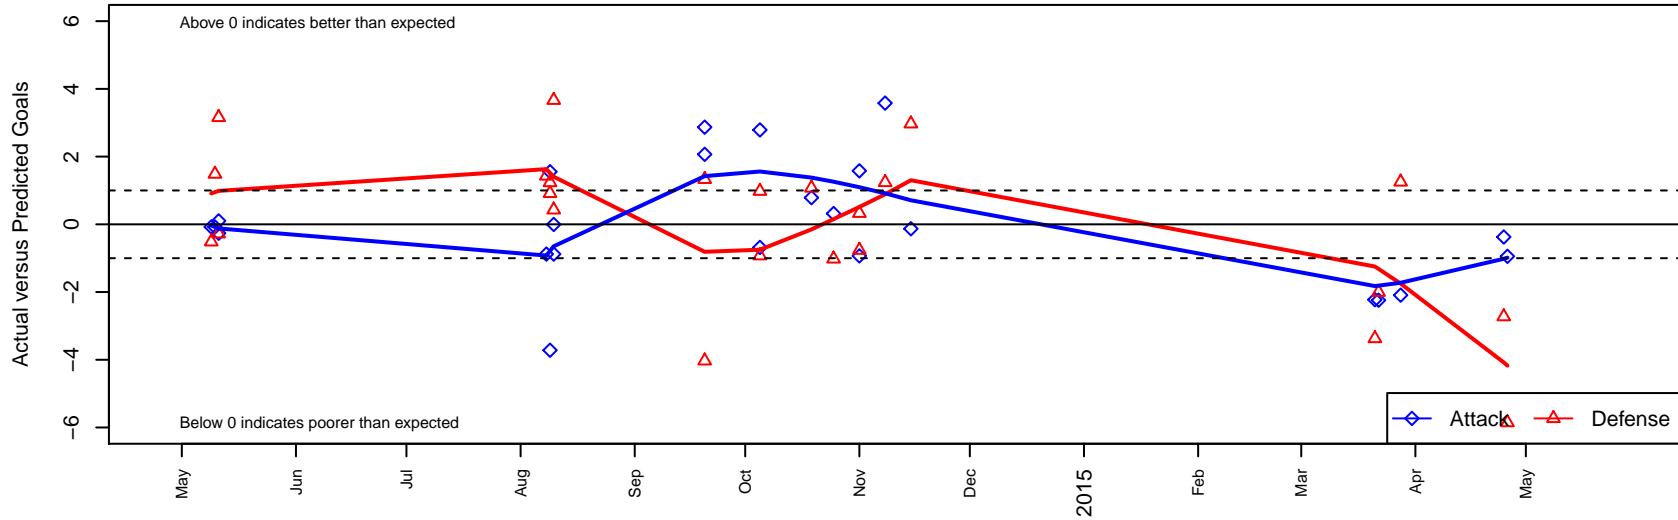

Academy Idaho Cads B03

The Academy Idaho
 Post Falls, ID
 B03 total strength=93
 attack=0.16 defense=0.05
 fall league = PSPL-Inl Dev Div 2 U11
 spr league = Spr PSPL-Inland Div 1 U11

alt names used:
 THE ACADEMY IDAHO 03/04B (ID)
 The Academy Cads U11B
 The Academy Idaho 03/04B
 The Academy Cads U11B

Venues played:
 2014 HotShot – Silver U10
 2014 Les Schwab NW Cup U11 Silver U11
 2014 PSPL–Inland Dev Div 2 U11
 2014 Spr PSPL–Inland Div 1 U11

Academy Idaho Cads B03
 Dots are actual minus expected GF (blue circles) and GA (red triangles).
 Blue line is smoothed change in attack strength. Red is smoothed change in defense strength.

**attack and defense variance (black dot)
relative to other teams
and top 10 in region**

**attack and defense rating
relative to others at age
and all opponents in last 13 months**

Performance relative to 13 month average